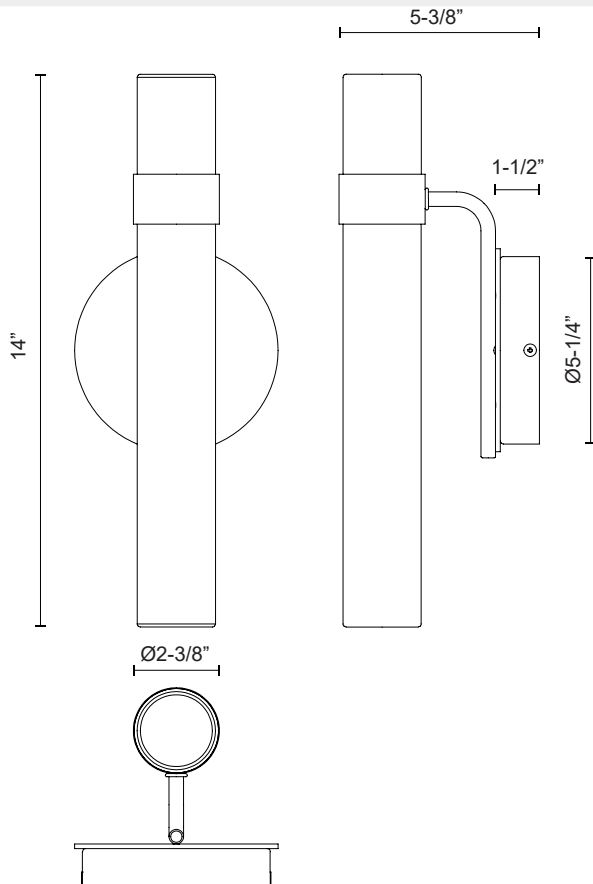

MADISON WV324114-UNV

FIXTURE DIMENSIONS	W2-3/8" x H14" x E5-3/8"
HEIGHT FROM CENTER	7"
LIGHT SOURCE	LED with DC Driver
WATTAGE	14W
TOTAL LUMENS	1120lm
DELIVERED LUMENS	PNGO-969lm; UBGO-862lm; VBGO-880lm;
VOLTAGE	120-277V
COLOR TEMPERATURE	3000K
CRI (RA)	90CRI
DIMMABLE	Yes, TRIAC or ELV Dimmer (Not Included)
GLASS DETAILS	Glossy Opal
MATERIAL	Iron; Opal Glass;
INSTALL OPTIONS	All Orientation; Wall;
LOCATION	Damp
CANOPY DIMENSIONS	D5-1/4" x E1-1/2"
CEC TITLE 24 JA8	Yes, JA8-2022
PAINT FINISH	PN01; UB01; VB01;

[D - Diameter, L - Length, W - Width, H - Height, E - Extension]

AVAILABLE FINISHES:

WV324114PNGO-UNV
Polished
Nickel/Glossy Opal

WV324114UBGO-UNV
Urban
Bronze/Glossy
Opal

WV324114VBGO-UNV
Vintage
Brass/Glossy Opal