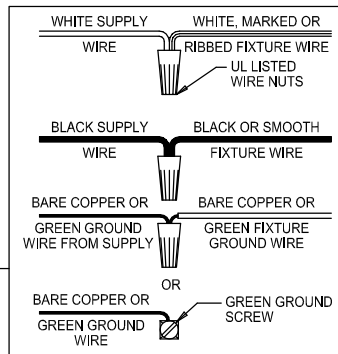

CAUTION: Read instructions carefully and turn electricity off at main circuit breaker panel before beginning installation.

710047

WARNING - If any Special Control Devices are used with this Fixture, Follow the Instructions Carefully to assure full compliance with N.E.C. requirements. If there are any questions, contact a Qualified Electrical Contractor.

CAUTION - All glass is fragile, use care when handling Glass component(s) and or Lamp(s).

CANOPY MOUNTING & WIRE CONNECTION ASSEMBLY STEPS:

1. M → L
2. K, J → L
3. E → A
4. A, B → C
5. F → G
6. D, H → A