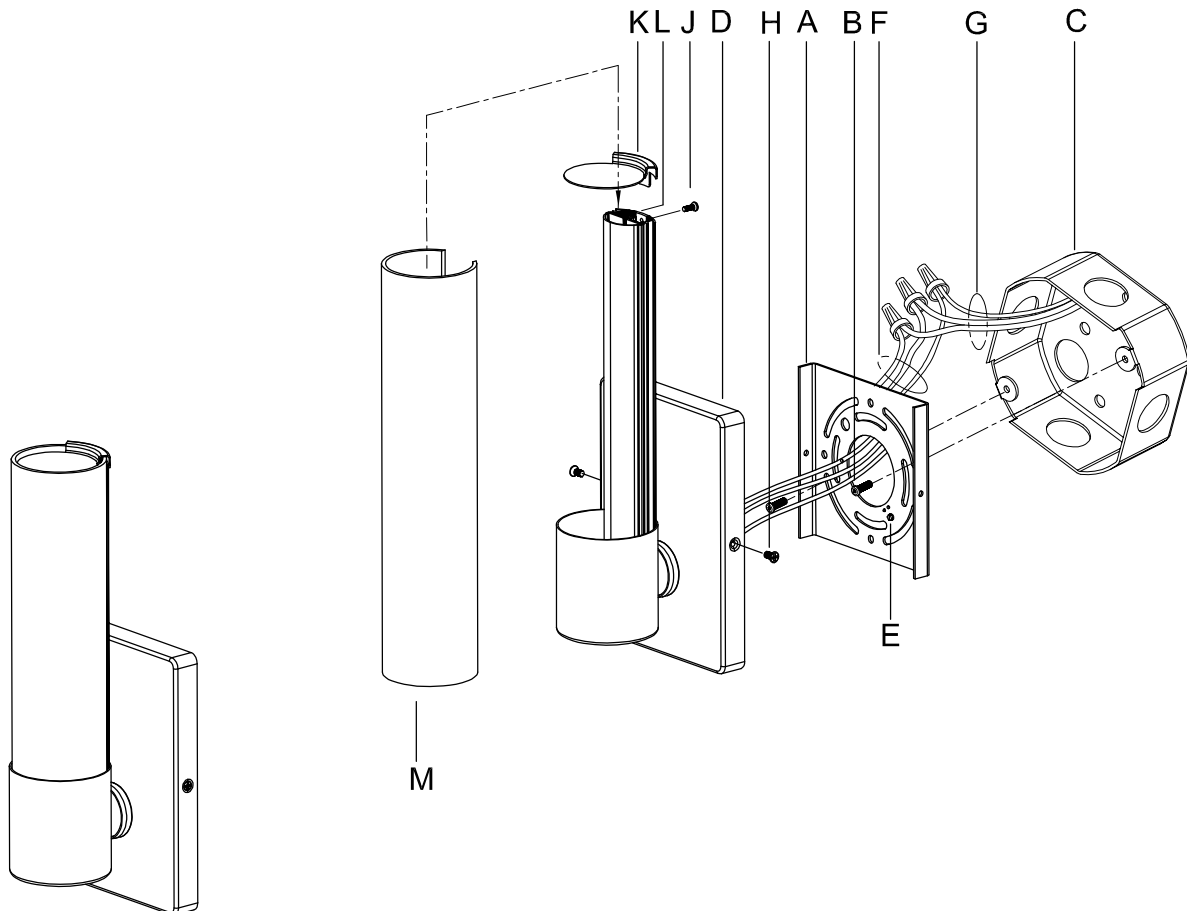

CAUTION: Read instructions carefully and turn electricity off at main circuit breaker panel before beginning installation.

710047

*****

WARNING - If any Special Control Devices are used with this Fixture, Follow the Instructions Carefully to assure full compliance with N.E.C. requirements. If there are any questions, contact a Qualified Electrical Contractor.

WARNING - This product contains chemicals known to the State of California to cause cancer, birth defects and /or other reproductive harm. Thoroughly wash hands after installing, handling, cleaning, or otherwise touching this product.

CAUTION - All glass is fragile, use care when handling Glass component(s) and or Lamp(s).

*****

CANOPY MOUNTING & WIRE CONNECTION ASSEMBLY STEPS:

1. M → L
2. K, J → L
3. E → A
4. A, B → C
5. F → G
6. D, H → A

**B, C & G
(NOT FURNISHED)
(NO INCLUIDA)
(NON FOURNIE)**