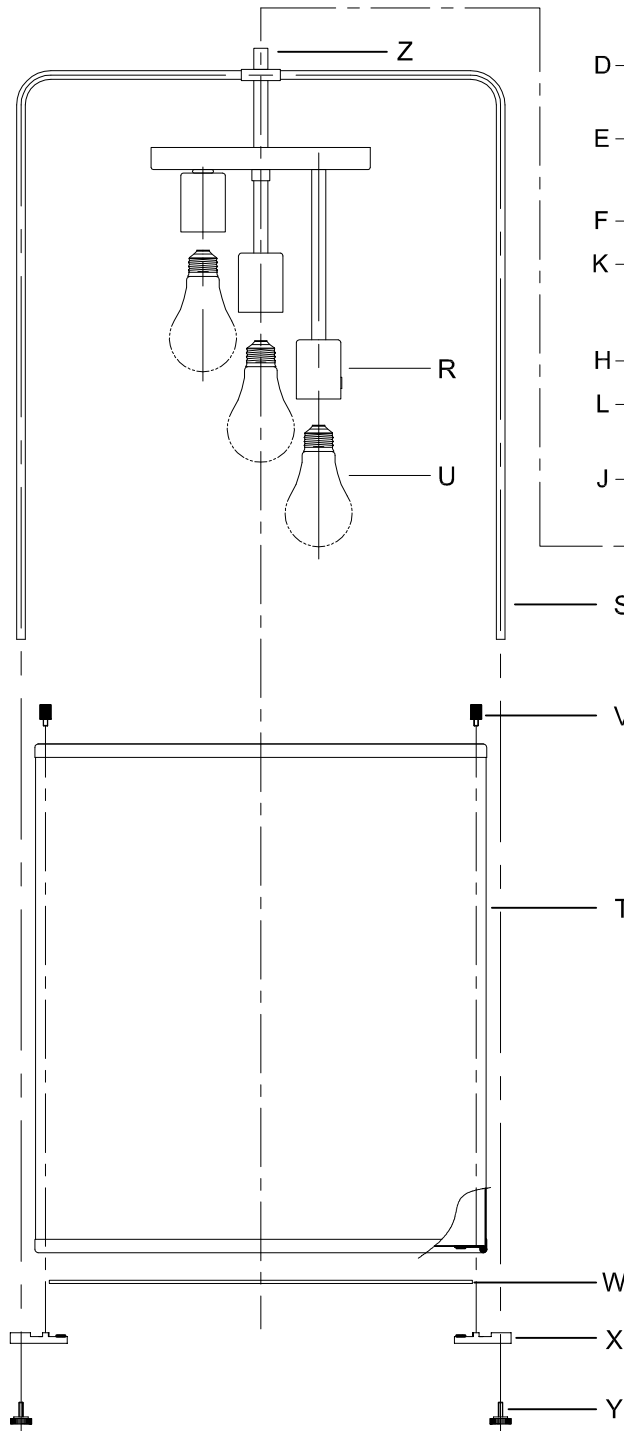

CAUTION: Read instructions carefully and turn electricity off at main circuit breaker panel before beginning installation.

500139

*****

WARNING - If any Special Control Devices are used with this Fixture, Follow the Instructions Carefully to assure full compliance with N.E.C. requirements. If there are any questions, contact a Qualified Electrical Contractor.

WARNING - This product contains chemicals known to the State of California to cause cancer, birth defects and /or other reproductive harm. Thoroughly wash hands after installing, handling, cleaning, or otherwise touching this product.

*****

ASSEMBLY STEPS:

PASOS PARA ENSAMBLAR:

MODE D'ASSEMBLAGE:

1. D,E → A
2. K → D
3. B,A → C
4. F → Q,P,N
5. Q → Z
6. N → P
7. M → L,N
8. F → M,L,H
9. F → G
10. H,J → D
11. U → R
12. V → T,W,X
13. Y → X,S

Attach (P), (Q) to achieve overall desired length.
Joignez (P), (Q) pour obtenir la longueur voulue.
Una (P), (Q) para lograr la longitud deseada.

**B, C, G & U
(NOT FURNISHED)
(NON FOURNIE)
(NO INCLUIDA)**